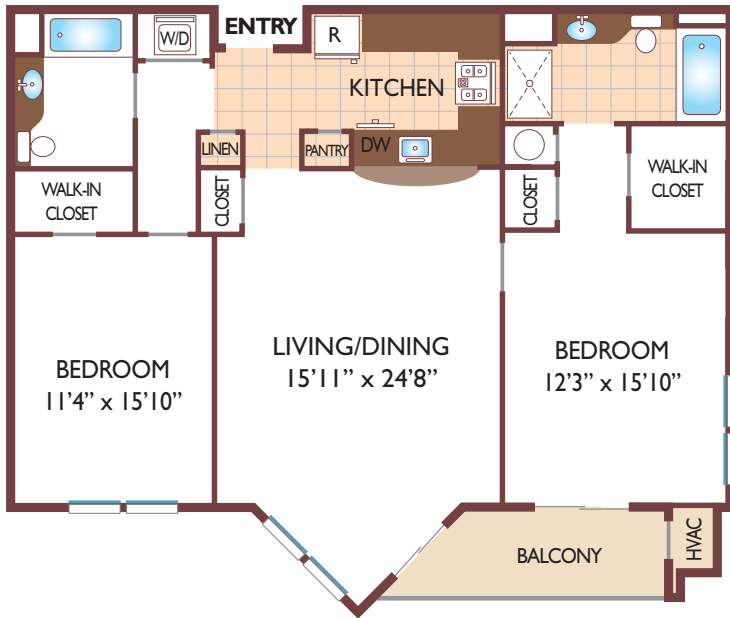

## One Bedroom Floor Plan

The Aspen  
with 1 Bath, 950 sq. ft.

## Two Bedroom Floor Plan

The Elm  
with 2 Baths, 1240 sq. ft.

All dimensions, positions, locations and details are approximate.  
All rent prices and community information subject to change.

## Two Bedroom Floor Plan

The Dogwood  
with 2 Bath, 1270 sq. ft.