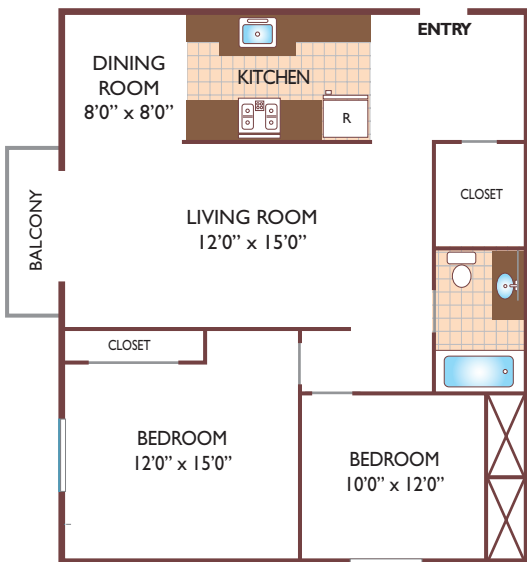

Regency Village

One Bedroom Floor Plan - Standard
with 1 Bath, 645 sq. ft.

One Bedroom Floor Plan Large
with 1 Bath, 765 sq. ft.

Two Bedroom Floor Plan Standard
with 1 Bath, 910 sq. ft.

Two Bedroom Floor Plan Large
with 1 Bath, 1000 sq. ft.