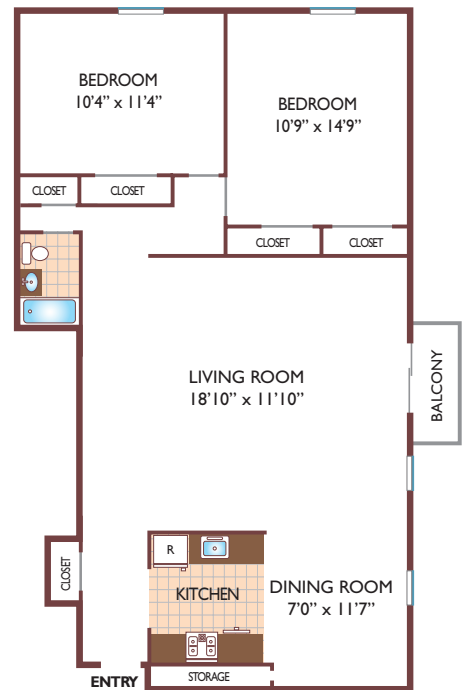

Regency Village

One Bedroom Floor Plan - Standard
with 1 Bath, 645 sq. ft.

One Bedroom Floor Plan Large
with 1 Bath, 765 sq. ft.

Two Bedroom Floor Plan Standard
with 1 Bath, 910 sq. ft.

Two Bedroom Floor Plan Large
with 1 Bath, 1000 sq. ft.